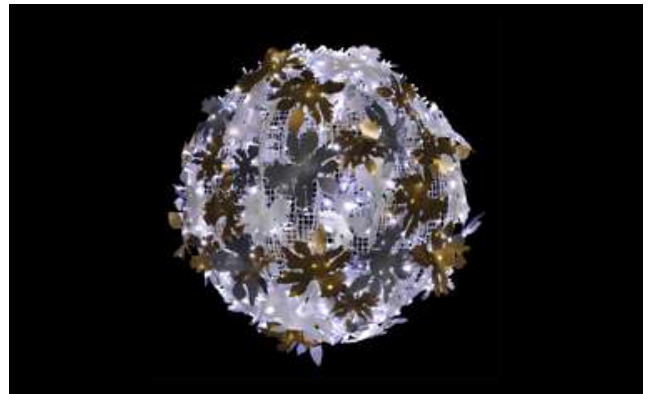

Price £ 568.50 Free Stock 7

TND021R Hire Stock Boule de feuilles 3D (H:1.00m,
Dia:1.00m) Pw: 60w

Price £ 319.50 Free Stock 1

TND032R Hire Stock Double enveloppe de flocons
(H:1.00m, L:5.60m)

Price £ 526.50 Free Stock 3