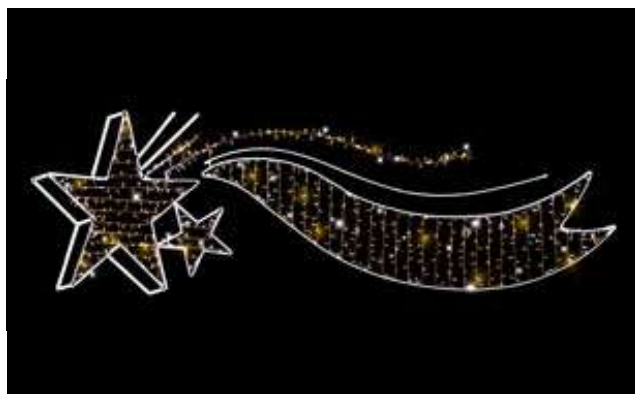

UK Hire Stock Price List

TL194R Hire Stock Grand Arabesque (H:1.40m, L:5.00m) PW:180w, 24Kg

Price £ 645.00 Free Stock 25

TL232R Hire Stock Gamma (H:1.60m x L:5.00m) PW:150w, 26.5kg

Price £ 703.00 Free Stock 3