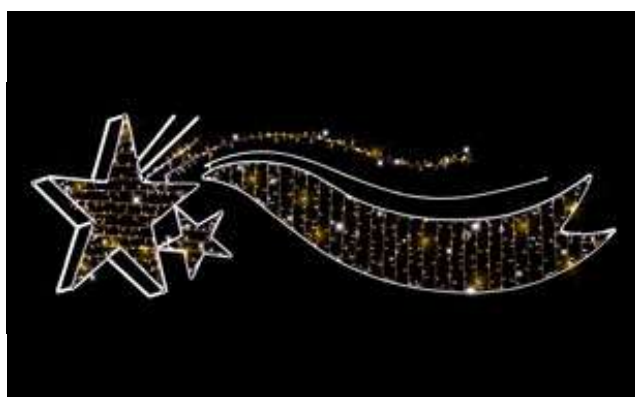

TL232R Hire Stock Gamma (H:1.60m x L:5.00m) PW:150w, 26.5kg

Price £ 703.00 Free Stock 3

TL248WR Hire stock Stalactite Oxford Warm White (H:1.30m x W:4.00m) 70w 14kg

Price £ 354.40 Free Stock 3