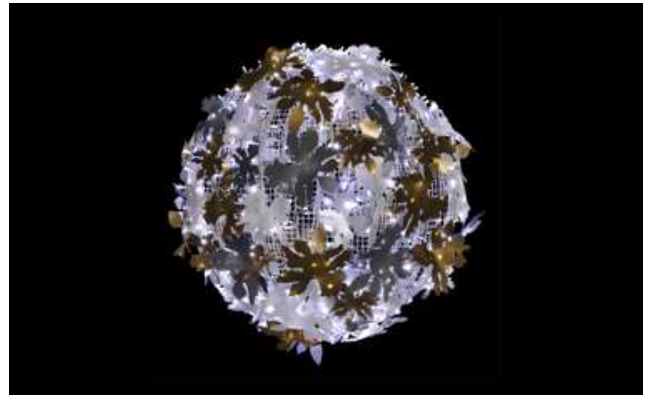

Price £ 319.50 Free Stock 1

TND032R Hire Stock Double enveloppe de flocons
(H:1.00m, L:5.60m)

Price £ 526.50 Free Stock 3

UK Hire Stock Price List

TND053RR Hire Stock Figaro Red (D:1.30m) PW:60w 8kg>

Price £ 206.50 Free Stock 5