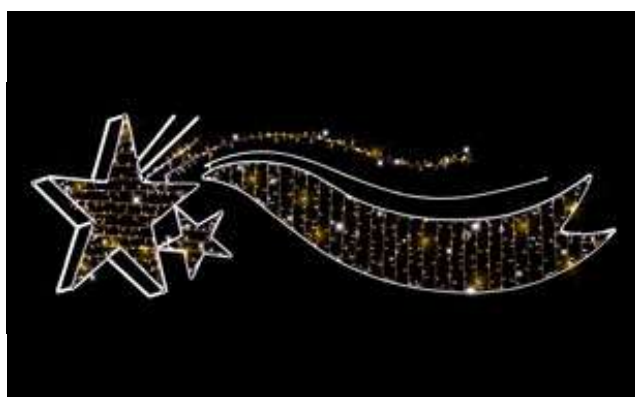

UK Hire Stock Price List

TL194R Hire Stock Grand Arabesque (H:1.40m, L:5.00m) PW:180w, 24Kg

Price £ 645.00 Free Stock 25

TL232R Hire Stock Gamma (H:1.60m x L:5.00m) PW:150w, 26.5kg

Price £ 703.00 Free Stock 3