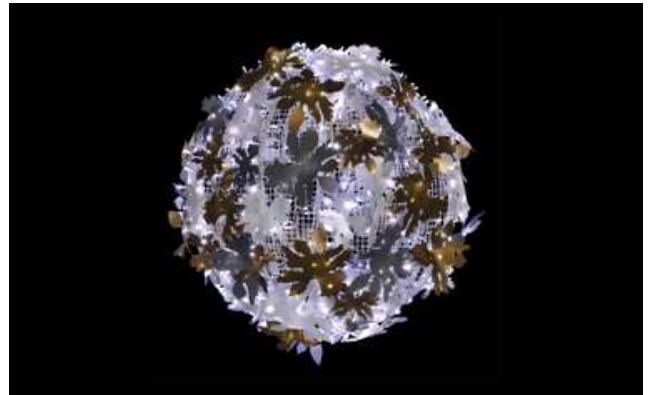

Price £ 493.50 Free Stock 5

TND014R Hire Stock Double parseme d'etoiles
(H:1.20m, L:4.94m) Pw: 55w

Price £ 568.50 Free Stock 7

TND021R Hire Stock Boule de feuilles 3D (H:1.00m,
Dia:1.00m) Pw: 60w

Price £ 319.50 Free Stock 1