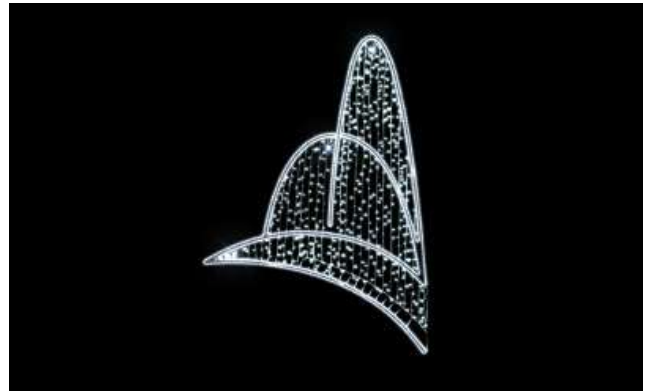

PN128-LR Hire Stock Fontaine Modulaire Elt Bas (H:3.2m x L:2.1m) PW:211w

Price £ 487.50 Free Stock 4