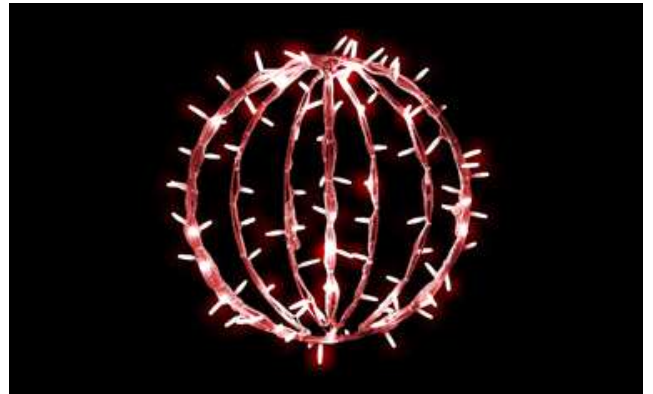

UK Hire Stock Price List

TL050RR   Hie Stock Sphere 2D Red (H:0.50m x
W:0.50m) 11w 2kg

Price £   73.00   Free Stock   14