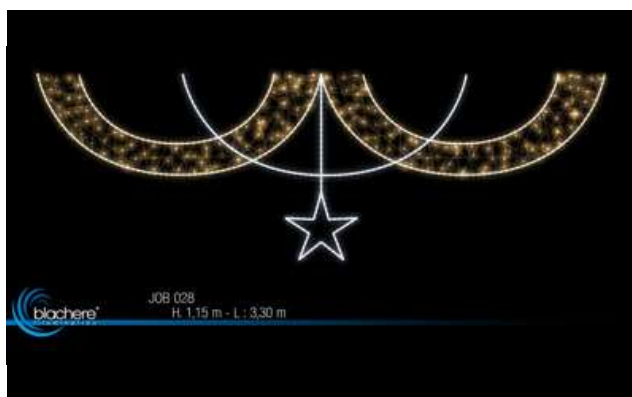

# UK Hire Stock Price List

B028-13R Hire Stock Gold Swags with Star (H:1.15m x W:3.30m) PW:64w 17kg

Price £ 303.50 Free Stock 6

B029A-15 Merry Christmas Motif (H:1.17m x L:5.00m) 234w 44kg

Price £ 1,100.00 Free Stock 1