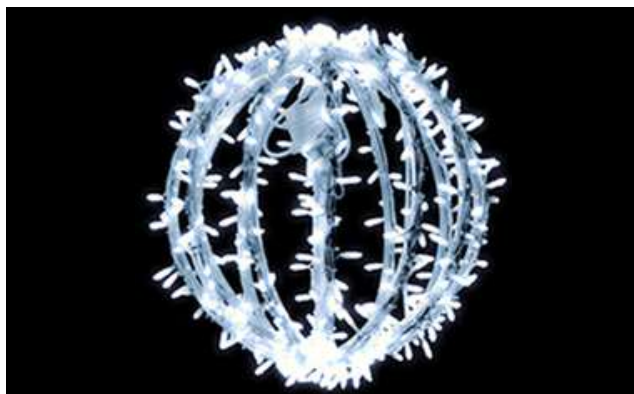

UK Hire Stock Price List

TGL45E-LREFURB Hire Stock Sphere 3D Blanc Pur(H:0.5m x D:0.5m)PW:42w 3.4kg

Price £ 145.00 Free Stock 4

TGL45E-LWR Hire Stock Sphere 3D Blanc Chaud (H:0.5m x D:0.5m) PW:42w 3.4kg

Price £ 126.50 Free Stock 19