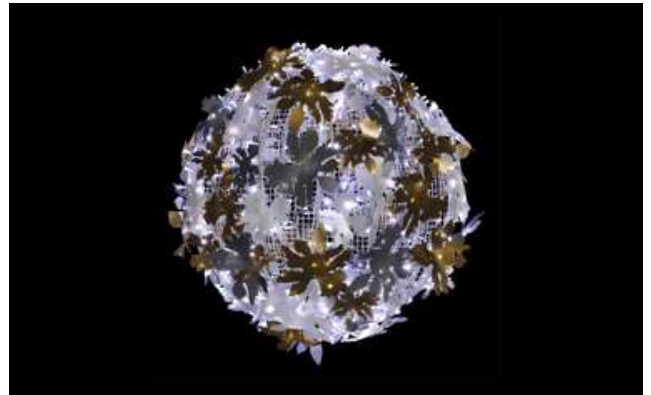

Price £ 319.50 Free Stock 1

TND032R Hire Stock Double enveloppe de flocons
(H:1.00m, L:5.60m)

Price £ 526.50 Free Stock 3

UK Hire Stock Price List

TND042R Hire Stock Double amanda feuilles
(H:1.00m, L:4.00m) 80w 14.4kg