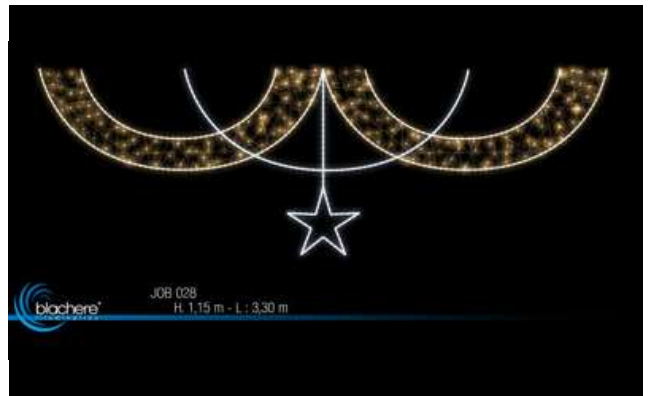

UK Hire Stock Price List

B028-13R Hire Stock Gold Swags with Star (H:1.15m x W:3.30m) PW:64w 17kg

Price £ 303.50 Free Stock 6

B029A-15 Merry Christmas Motif (H:1.17m x L:5.00m) 234w 44kg

Price £ 1,100.00 Free Stock 1