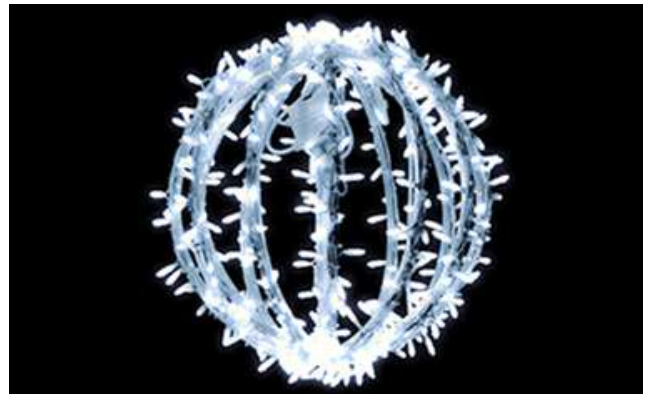

TGL45E-LWR Hire Stock Sphere 3D Blanc Chaud (H:0.5m
x D:0.5m) PW:42w 3.4kg

Price £ 145.00 Free Stock 25