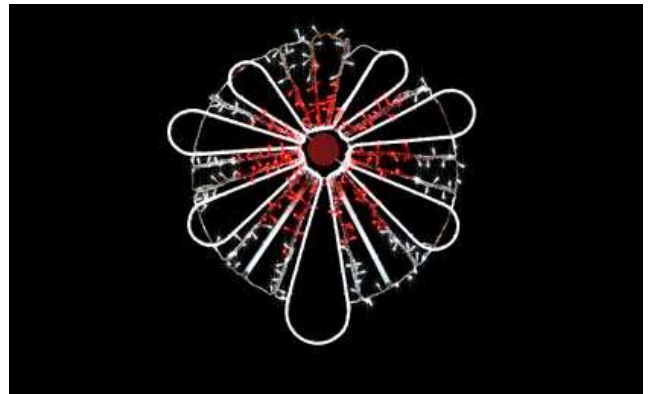

TND053WR Hire Stock Figaro White (D:1.30m) PW:55w 8kg

Price £ 202.50 Free Stock 3