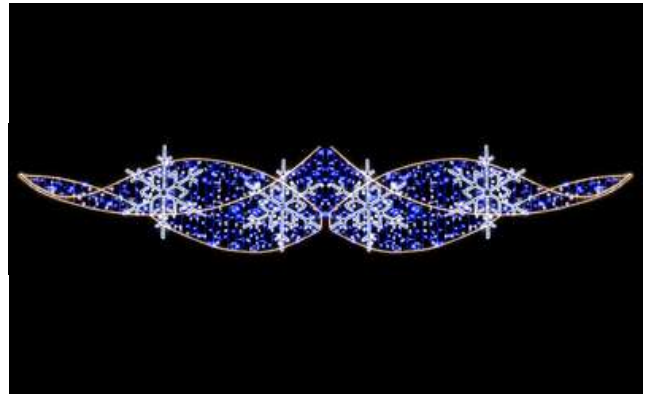

UK Hire Stock Price List

TND032R Hire Stock Double enveloppe de flocons
(H:1.00m, L:5.60m)

Price £ 526.50 Free Stock 3