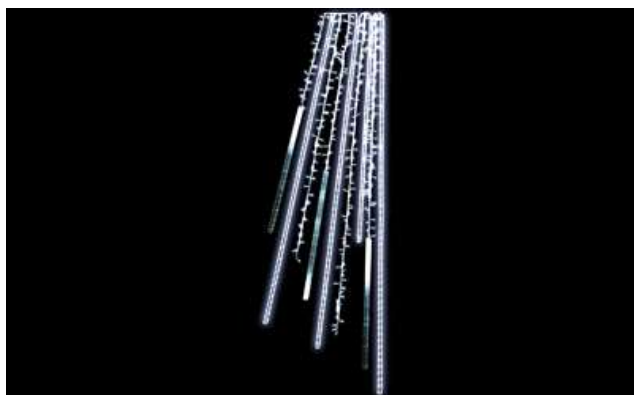

PL102R Hire Stock Applique Xled (H:3.00m x
L:1.00m) PW:120w, 19kg

Price £ 354.50 Free Stock 1

PL115R Hire Stock Lady Sapin (H:2.45m x L:1.08m)
PW:85w 10.5kg

Price £ 296.00 Free Stock 2