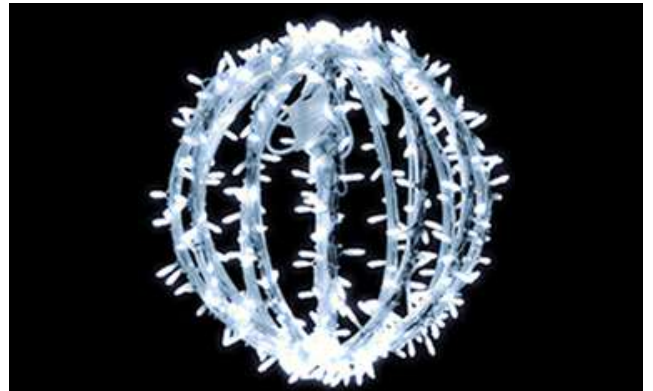

UK Hire Stock Price List

TGL19R Hire Stock Christal Feerique (H:3.00m x D:2.65m) PW:235w 34kg

Price £ 1,026.00 Free Stock 4

TGL43E-LVR Hire Stock Sphere 3D GREEN (H:1.10m x D:1.10m) PW:100w 11.5kg

Price £ 270.50 Free Stock 8

TGL43E-LWR Hire Stock Sphere 3D LED WARM WHITE (H:1.10m x D:1.00m)

Price £ 290.50 Free Stock 13

TGL45E-LREFURB Hire Stock Sphere 3D Blanc Pur(H:0.5m x D:0.5m)PW:42w 3.4kg

Price £ 145.00 Free Stock 4