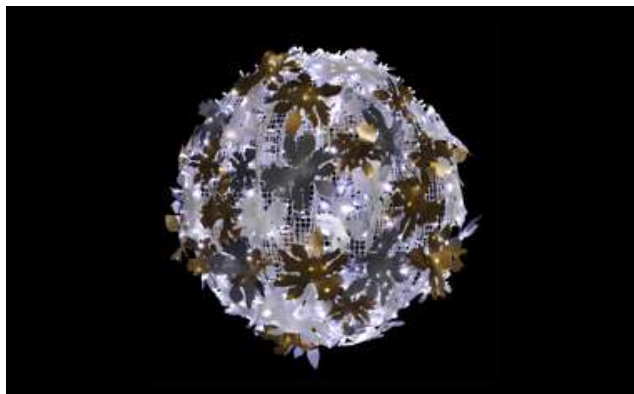

Price £ 493.50 Free Stock 11

TND021R Hire Stock Boule de feuilles 3D (H:1.00m, Dia:1.00m) Pw: 60w

Price £ 319.50 Free Stock 1

UK Hire Stock Price List

TND032R Hire Stock Double enveloppe de flocons
(H:1.00m, L:5.60m)