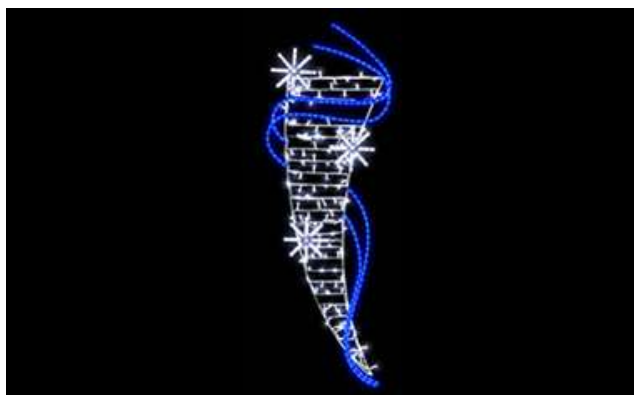

UK Hire Stock Price List

PL205BR Hire Stock Envie Blue (H:3.47m x L:0.92m)
Pw:60w, 8.6kg

Price £ 187.00 Free Stock 9

PL257WR Hire Stock Arc Spheerique Blanc Chaud
(H:1.60m x W:0.93m) 15w 2.8kg

Price £ 86.50 Free Stock 2

PL303BR Hire Stock Ligne Blue (H:2.00m x L:0.70m)
PW:40w 6.2kg

Price £ 211.50 Free Stock 1

PL307R Hire Stock Feuille Lisse (H:1.60m x
W:0.84m) 35w 4.6kg

Price £ 153.50 Free Stock 6