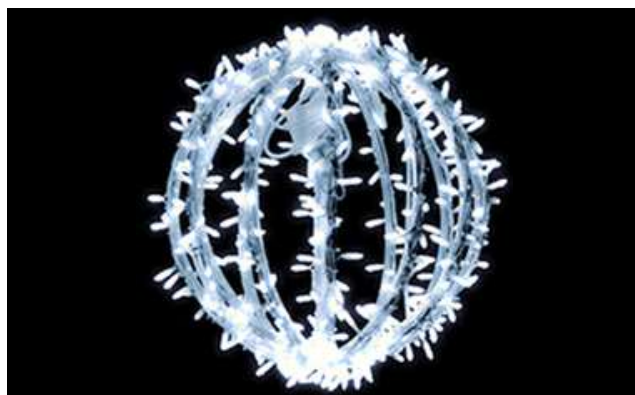

TGL45E-LWR Hire Stock Sphere 3D Blanc Chaud (H:0.5m x D:0.5m) PW:42w 3.4kg

Price £ 145.00 Free Stock 24