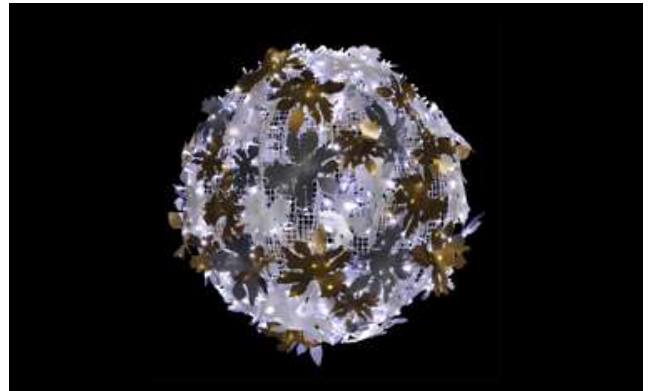

UK Hire Stock Price List

TND007R Hire Stock Double arabesque diurne
(H:0.67m, L: 4m) 100w 11.2kg

Price £ 220.50 Free Stock 4

TND010R Hire Stock Double fragment d'etoile
(H:0.90m,L:5m)Pw:80,17.6kg

Price £ 493.50 Free Stock 11

TND014R Hire Stock Double parseme d'etoiles
(H:1.20m, L:4.94m) Pw: 55w

Price £ 568.50 Free Stock 7

TND021R Hire Stock Boule de feuilles 3D (H:1.00m,
Dia:1.00m) Pw: 60w

Price £ 319.50 Free Stock 1