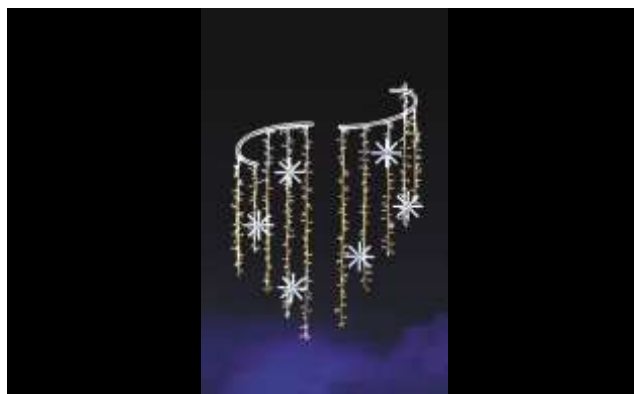

Price £ 153.50 Free Stock 3

PL314 Hire Stock Amusement Nocturne (H:2.50m x L:1.20m) PW:90w 13.2kg

Price £ 421.50 Free Stock 3

PL316 Hire Stock Etoiles en cascade (H:2.21m x L:1.52m) PW:80w 13.6kg

Price £ 386.00 Free Stock 13