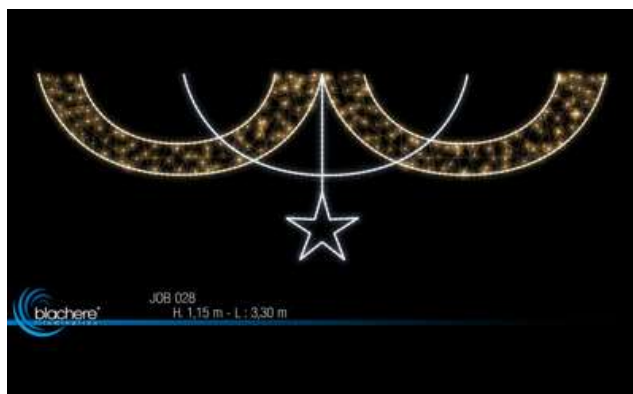

UK Hire Stock Price List

B028-13 Hire Stock Gold Swags with Star (H:1.15m x W:3.30m) PW:64w 17kg

Price £ 303.50 Free Stock 3

B170-11 Hire Stock 3D Parcel Elegance (H:1.25x L:1.18m x W:1.00m)

Price £ 500.00 Free Stock 1