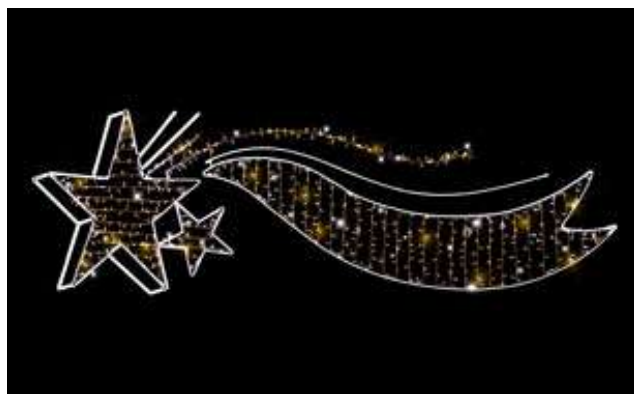

Price £ 157.00 Free Stock 13

UK Hire Stock Price List

TL185 Hire Stock Flocon marao (H:1.14m, L:1.14m) Pw:40, 3.8kg

Price £ 116.50 Free Stock 17

TL232 Hire Stock Gamma (H:1.60m x L:5.00m) PW:150w, 26.5kg

Price £ 703.00 Free Stock 1