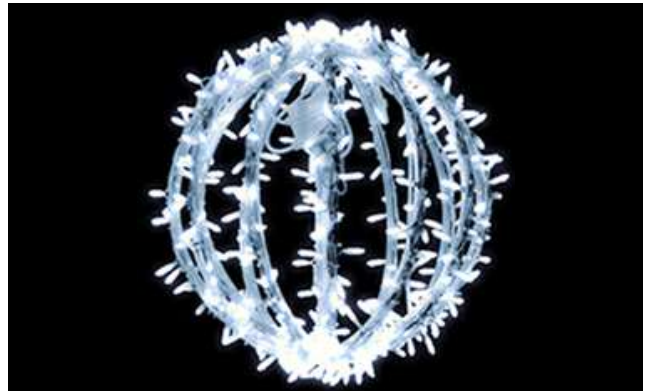

Price £ 280.50 Free Stock 9

TGL43E-LW Hire Stock Sphere 3D LED WARM WHITE
(H:1.10m x D:1.00m)

Price £ 290.50 Free Stock 8

TGL45E-L Hire Stock Sphere 3D Blanc Pur(H:0.5m x
D:0.5m)PW:42w 3.4kg

Price £ 145.00 Free Stock 1