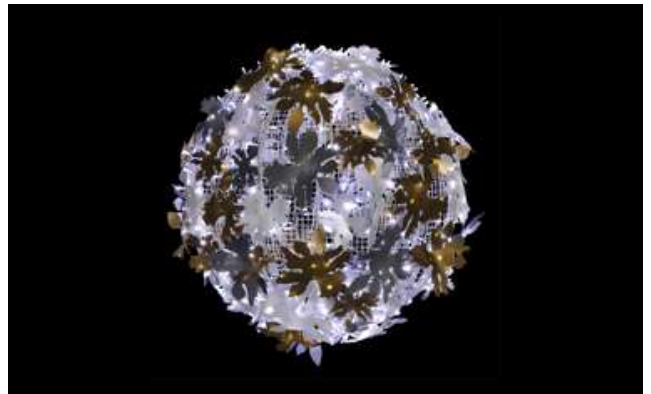

Price £ 568.50 Free Stock 7

TND021 Hire Stock Boule de feuilles 3D (H:1.00m,
Dia:1.00m) Pw: 60w

Price £ 319.50 Free Stock 1

TND032 Hire Stock Double enveloppe de flocons
(H:1.00m, L:5.60m)

Price £ 526.50 Free Stock 1