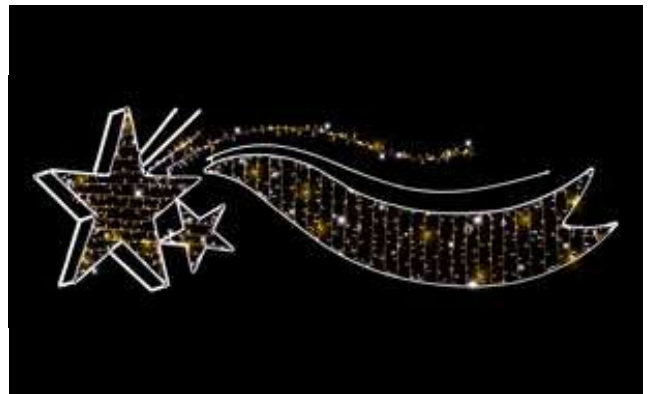

TL232 Hire Stock Gamma (H:1.60m x L:5.00m) PW:150w, 26.5kg

Price £ 703.00 Free Stock 1

TL248W Hire stock Stalactite Oxford Warm White (H:1.30m x W:4.00m) 70w 14kg

Price £ 378.50 Free Stock 3