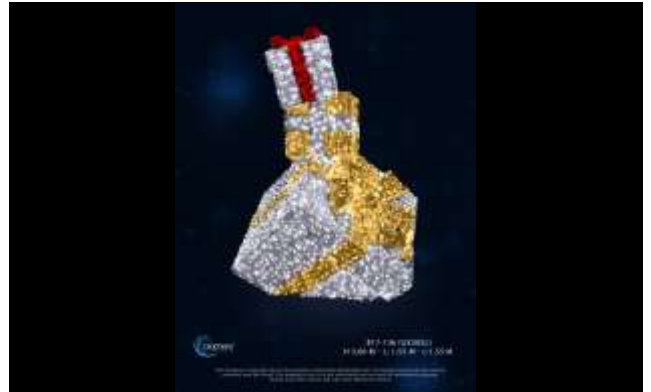

B17-136GX305L Hire Stock Bespoke Present Stack (H:3.00m x W:1.55m x D:1.55m) 235W 50kg

Price £ 2,876.00 Free Stock 1