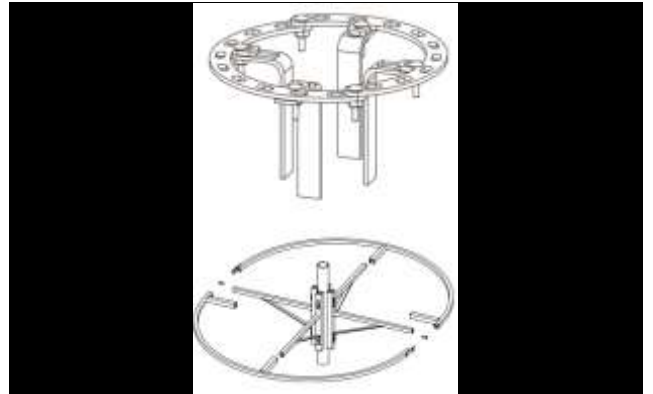

PIX01 Hire Stock Universal Post and Brace

Price £ 31.50 Free Stock 33

UK Hire Stock Price List

PIX03 Hire Stock Bracket Dia 130cm for 60<Dia<200mm mast (4m Circumference)

Price £ 102.50 Free Stock 8

PL020B Hire Stock Cheveux D 'Ange Blue (H:3.00m x L:1.13m) PW:52w

Price £ 241.00 Free Stock 13

PL020RED Hire Stock Cheveux D'Ange Red (H:3.00m xL:1.13m) PW:52w, 9.20kg

Price £ 235.00 Free Stock 11

PL028 Hire Stock Brin De Houx (H:2.51m x L:1.12m) PW:64w, 14.60kg

Price £ 334.50 Free Stock 2