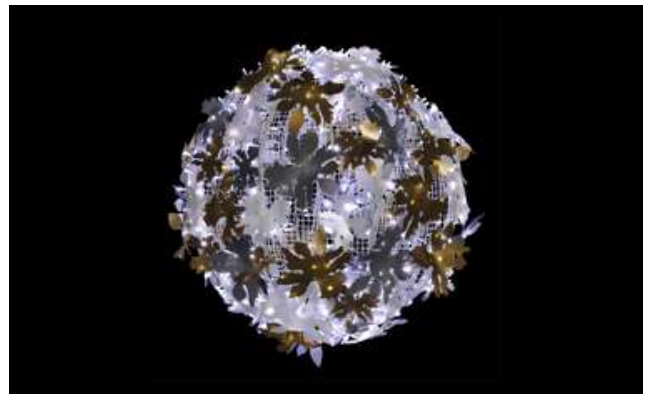

TND021 Hire Stock Boule de feuilles 3D (H:1.00m,
Dia:1.00m) Pw: 60w

Price £ 319.50 Free Stock 1

TND032 Hire Stock Double enveloppe de flocons
(H:1.00m, L:5.60m)

Price £ 526.50 Free Stock 1

UK Hire Stock Price List