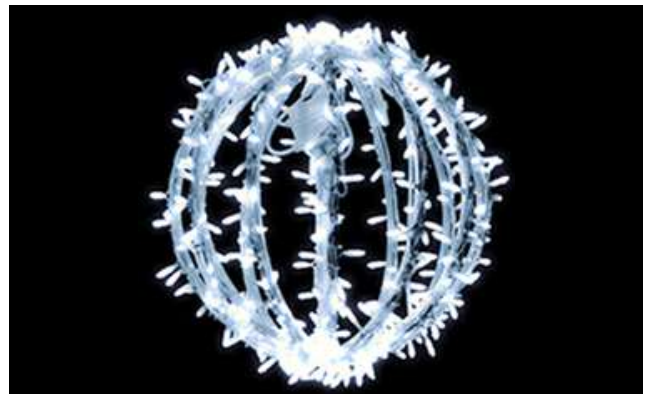

Price £ 280.50 Free Stock 1

TGL43E-LW Hire Stock Sphere 3D LED WARM WHITE
(H:1.10m x D:1.00m)

Price £ 290.50 Free Stock 8

TGL45E-L Hire Stock Sphere 3D Blanc Pur(H:0.5m x
D:0.5m)PW:42w 3.4kg

Price £ 145.00 Free Stock 1