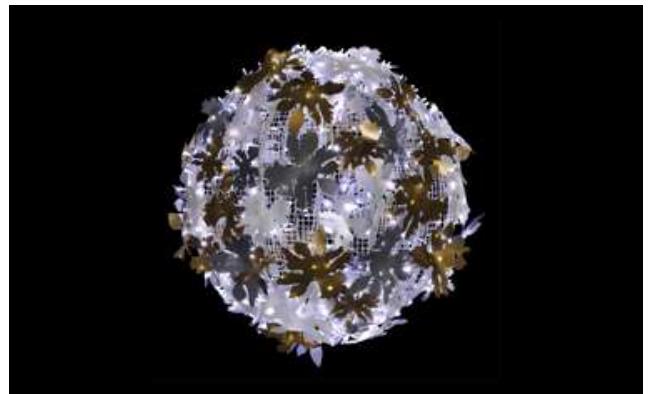

Price £ 568.50 Free Stock 6

TND021 Hire Stock Boule de feuilles 3D (H:1.00m,
Dia:1.00m) Pw: 60w

Price £ 319.50 Free Stock 2

TND032 Hire Stock Double enveloppe de flocons
(H:1.00m, L:5.60m)

Price £ 526.50 Free Stock 1