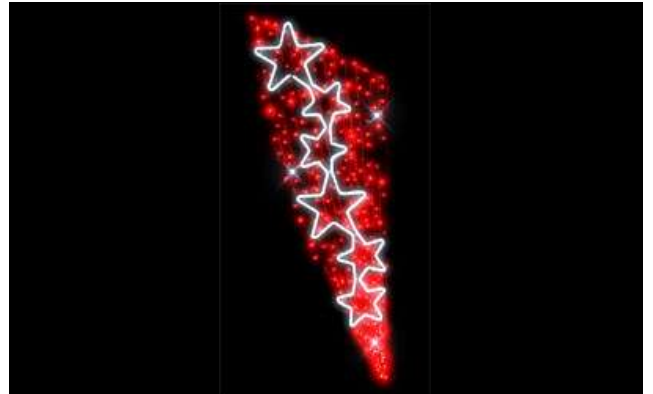

PL024RED Hire Stock Celestia Red (H:2.63m x L:1.00m) PW:86w 9.10kg

Price £ 261.50 Free Stock 12