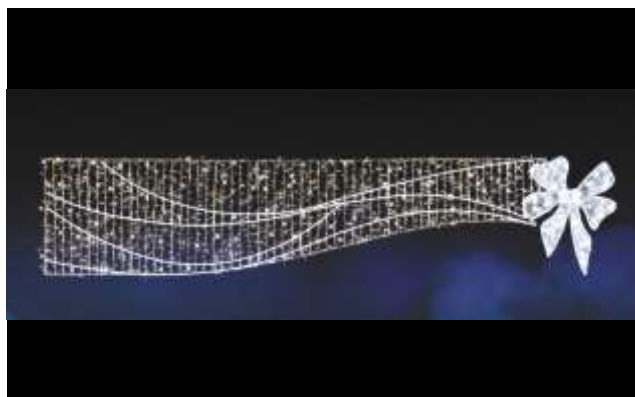

UK Hire Stock Price List

TL087 Hire Stock Suspension Graphique
(H:H:0.60m x W:0.70m) 27.5w 2.5kg

Price £ 49.50 Free Stock 27

TL091 Hire Stock Double Volutes Spheres
Blue(H:1.0m x L:4.0m) PW:140w

Price £ 628.50 Free Stock 1

TL100 Hire Stock Double Legende (H:1.00m x
L:6.00m) PW: 175w 23.5kg

Price £ 485.50 Free Stock 4

TL112W Hire Stock Ruban Biscontin White (H:1.30m
x L:6.00m) PW:210w 32

Price £ 718.00 Free Stock 5