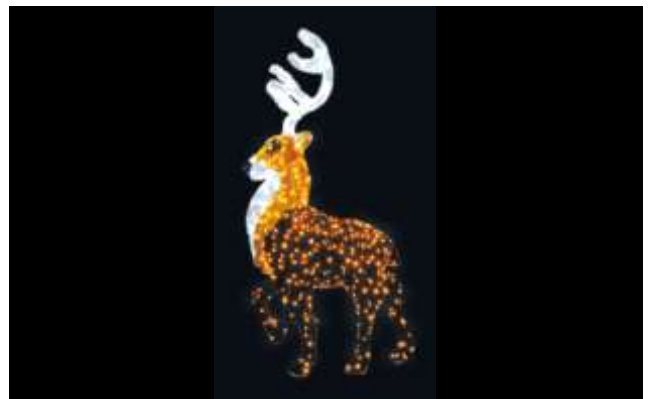

GX312L Hire Stock Cerf toons 3D (H:2.50m x L:1.40m) 45w 26.50kg

Price £ 1,383.50 Free Stock 1