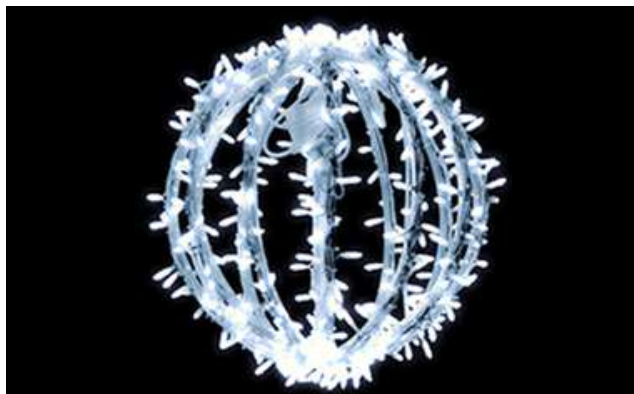

TGL43E-LW Hire Stock Sphere 3D LED WARM WHITE (H:1.10m x D:1.00m)

Price £ 290.50 Free Stock 10

UK Hire Stock Price List

TGL45E-L Hire Stock Sphere 3D Blanc Pur(H:0.5m x D:0.5m)PW:42w 3.4kg

Price £ 145.00 Free Stock 1