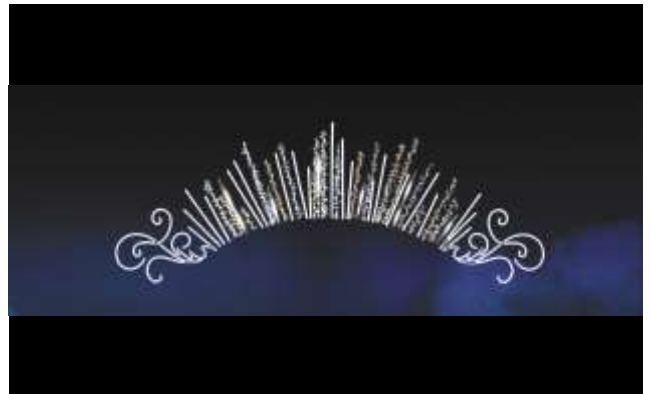

TL113 Hire Stock Ulysse (H: 2.62m x L: 6.10m)
PW: 315w, 45kg

Price £ 1,216.00 Free Stock 4

TL121 Hire Stock Double Mille Cristaux (H:1.40m
x L:5.20m) PW:230w

Price £ 981.00 Free Stock 5