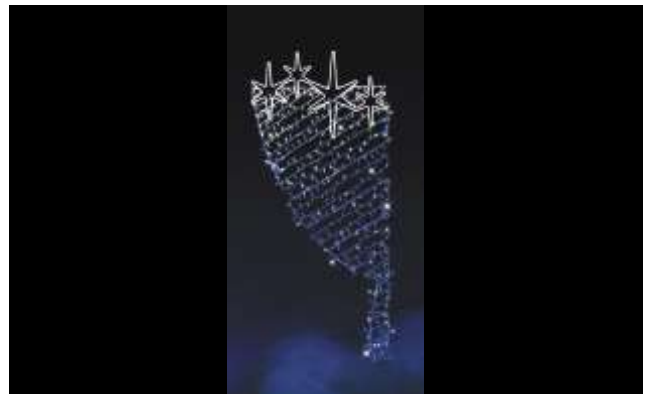

UK Hire Stock Price List

PL249B Hire Stock Branchage Givre Bleu (H: 2m x W: 0.83m) 5.2kg 21w

Price £ 162.00 Free Stock 8

PL322 Hire Stock Colorette (H:2.50m x L:1.12m) PW:90w 11kg>

Price £ 246.50 Free Stock 3

PL333 Hire Stock Senso Bleu (H:2.80m, L:1.27m) PW:65w, 9.4Kg

Price £ 227.00 Free Stock 2

PLD143 Hire Stock Drape Dynamic (H:3.00m x L:1.20m) PW:65w 16kg

Price £ 407.00 Free Stock 7