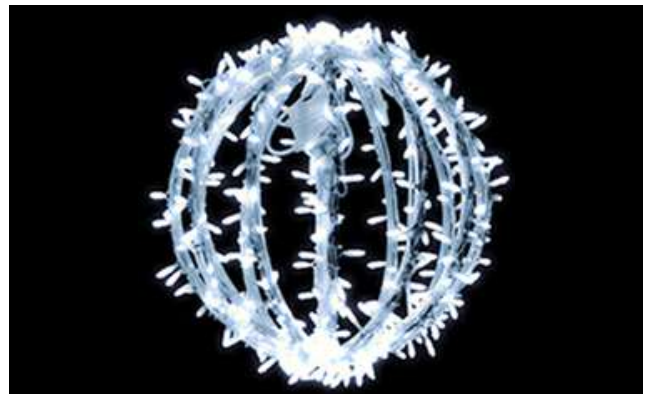

UK Hire Stock Price List

TGL400LB Hire Stock Sphere Precieuse Blue (H:1.00m x L:1.00m) PW:1

Price £ 475.50 Free Stock 1

TGL43E-L Hire Stock Sphere 3D Blanc Pur(H:1.10m x D:1.10m)PW:100w,11.5kg

Price £ 280.50 Free Stock 9

TGL43E-LW Hire Stock Sphere 3D LED WARM WHITE (H:1.10m x D:1.00m)

Price £ 290.50 Free Stock 4

TGL45E-L Hire Stock Sphere 3D Blanc Pur(H:0.5m x D:0.5m)PW:42w 3.4kg

Price £ 145.00 Free Stock 1