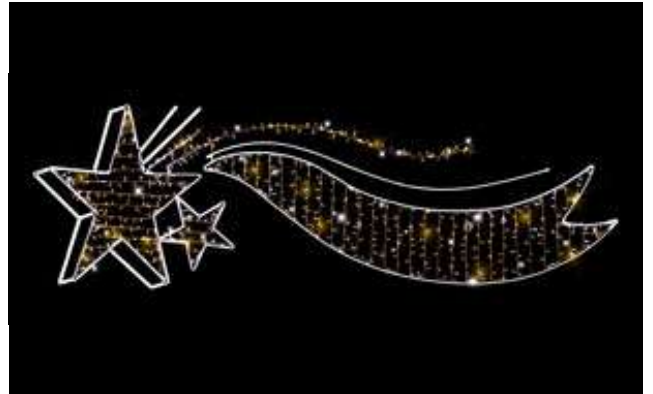

TL232 Hire Stock Gamma (H:1.60m x L:5.00m)
PW:150w, 26.5kg

Price £ 703.00 Free Stock 1

TL241W Hire Stock Arch Grimaldi Warm White (H:
1.5m x W: 6m) 23kg 90w

Price £ 681.00 Free Stock 3