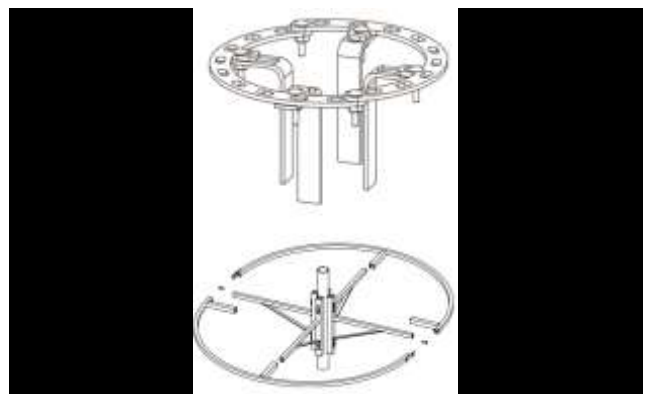

Price £ 500.00 Free Stock 5

**PIX02** Hire Stock Circular Bracket - Medium (D:0.60m; P:1.90m)

Price £ 55.00 Free Stock 2

**PIX03** Hire Stock Circular Bracket - Large (D:1.30m; P:4.00m)

Price £ 100.50 Free Stock 27

# UK Hire Stock Price List

PIX04 Hire Stock Circular Bracket (D:0.25m; P:0.80m)

Price £ 111.00 Free Stock 8

PL028 Hire Stock Brin De Houx (H:2.51m x L:1.12m) PW:64w, 14.60kg

Price £ 334.50 Free Stock 4

PL050 Hire Stock Rayon Celeste (H:3.00m x W:1.15m) 17.8kg 163w