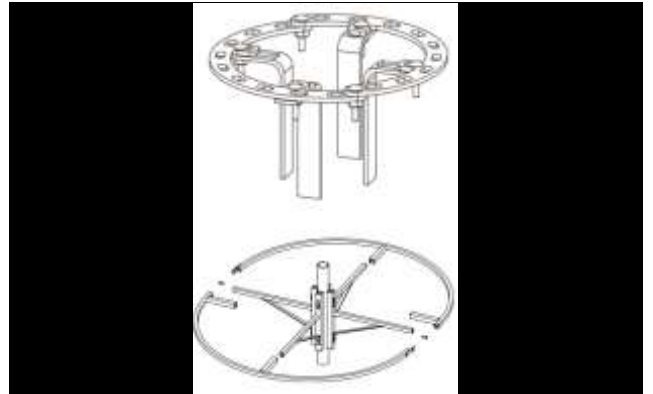

Price £ 500.00 Free Stock 5

**PIX02** Hire Stock Circular Bracket - Medium (D:0.60m; P:1.90m)

Price £ 55.00 Free Stock 2

**PIX03** Hire Stock Circular Bracket - Large (D:1.30m; P:4.00m)

Price £ 100.50 Free Stock 27

# UK Hire Stock Price List

PIX04 Hire Stock Circular Bracket (D:0.25m; P:0.80m)

Price £ 111.00 Free Stock 8

PL028 Hire Stock Brin De Houx (H:2.51m x L:1.12m) PW:64w, 14.60kg

Price £ 334.50 Free Stock 4

PL050 Hire Stock Rayon Celeste (H:3.00m x W:1.15m) 17.8kg 163w