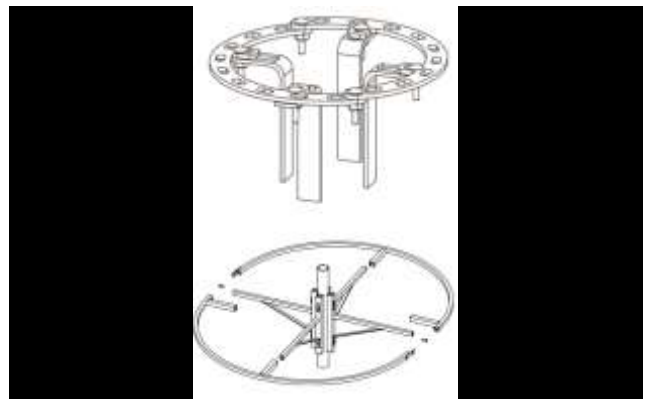

Price £ 500.00 Free Stock 1

PB80LR Hire Stock Present Box with Red Ribbon & Bow 24v (H:1.0m x W:0.8m x D:0.8m)

Price £ 500.00 Free Stock 4

UK Hire Stock Price List

PB80LV Hire Stock Present Box with Violet Ribbon & Bow 24v (H:1.0m x W:0.8m x D:0.8m)

Price £ 500.00 Free Stock 5

PIX02 Hire Stock Circular Bracket - Medium (D:0.60m; P:1.90m)

Price £ 55.00 Free Stock 2

PIX03 Hire Stock Circular Bracket - Large (D:1.30m; P:4.00m)

Price £ 100.50 Free Stock 3

PIX04 Hire Stock Circular Bracket (D:0.25m; P:0.80m)

Price £ 111.00 Free Stock 8

UK Hire Stock Price List

PL011B Hire Stock Sapin Boreal Blue (H:2.50m x L:0.90m) PW:65w, 8.2kg

Price £ 270.00 Free Stock 3

PL028 Hire Stock Brin De Houx (H:2.51m x L:1.12m) PW:64w, 14.60kg