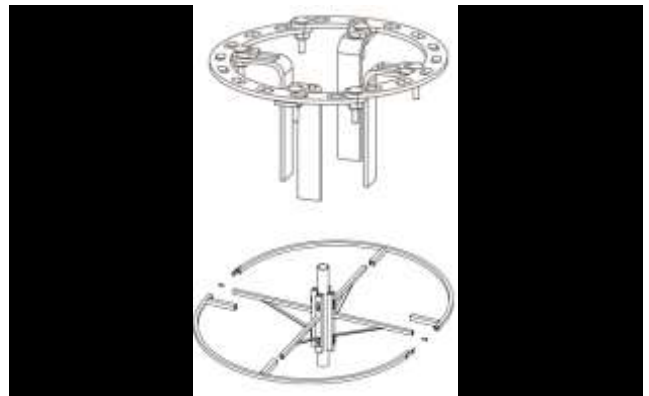

Price £ 500.00 Free Stock 5

PIX02 Hire Stock Circular Bracket - Medium (D:0.60m; P:1.90m)

Price £ 55.00 Free Stock 2

PIX03 Hire Stock Circular Bracket - Large (D:1.30m; P:4.00m)

Price £ 100.50 Free Stock 3

PIX04 Hire Stock Circular Bracket (D:0.25m; P:0.80m)

Price £ 111.00 Free Stock 8

UK Hire Stock Price List

PL011B Hire Stock Sapin Boreal Blue (H:2.50m x L:0.90m) PW:65w, 8.2kg

Price £ 270.00 Free Stock 3

PL028 Hire Stock Brin De Houx (H:2.51m x L:1.12m) PW:64w, 14.60kg