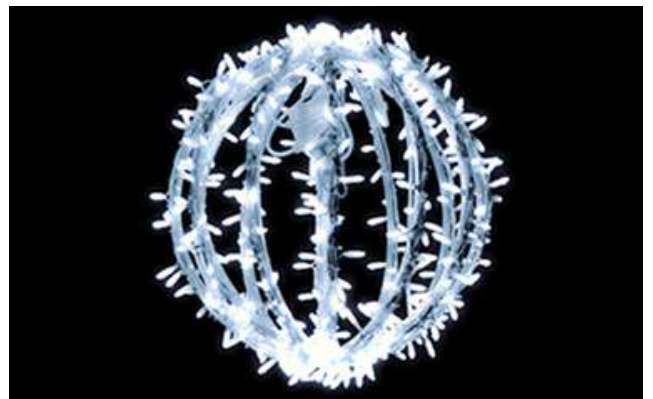

UK Hire Stock Price List

TGL400LB Hire Stock Sphere Precieuse Blue (H:1.00m x L:1.00m) PW:1

Price £ 475.50 Free Stock 1

TGL45E-L Hire Stock Sphere 3D Blanc Pur(H:0.5m x D:0.5m)PW:42w 3.4kg

Price £ 145.00 Free Stock 1