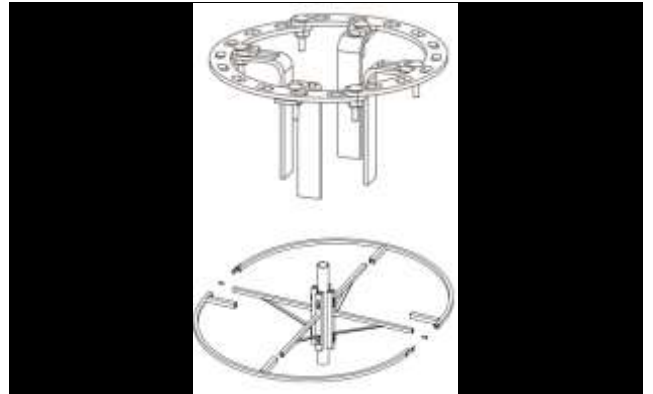

# UK Hire Stock Price List

ITL100 Hire Stock Troika (H:1.40m x W:4.00m)  
15.8kg 100w

Price £ 432.50 Free Stock 40

ITL114W Hire Stock Double Zoe Warm White with  
garland (H:0.90m x L:4.00m) 130w 18.6kg

Price £ 444.00 Free Stock 12

# UK Hire Stock Price List

PIX02 Hire Stock Circular Bracket - Medium  
(D:0.60m; P:1.90m)

Price £ 55.00 Free Stock 2

PIX04 Hire Stock Circular Bracket (D:0.25m;  
P:0.80m)

Price £ 111.00 Free Stock 8

PL031 Hire Stock Calathea Simple LED (H:2.35m x  
L:1.15m) PW:59w, 12kg