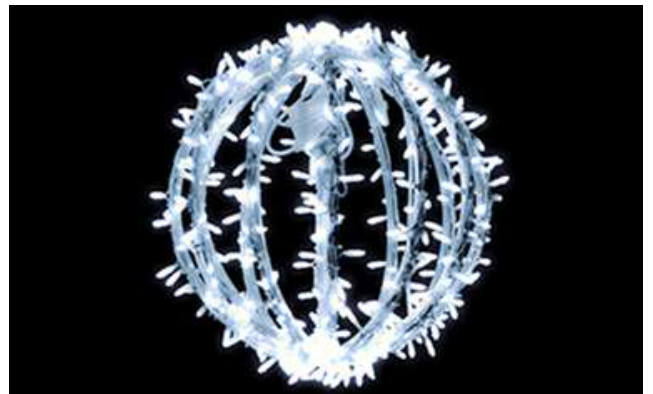

UK Hire Stock Price List

TGL19W Hire Stock Christal Feerique (H:3.00m x D:2.65m) PW:235w 34kg

Price £ 646.50 Free Stock 1

TGL19WW Hire Stock Christal Feerique (H:3.00m x D:2.65m) PW:235w 34kg

Price £ 646.50 Free Stock 1

TGL45E-L Hire Stock Sphere 3D Blanc Pur(H:0.5m x D:0.5m)PW:42w 3.4kg

Price £ 145.00 Free Stock 1

TGL90W-L Hire Stock Sphere 3D Decoree Blanche(H:1.0m x D:1.0m) PW:134.4w

Price £ 605.00 Free Stock 1