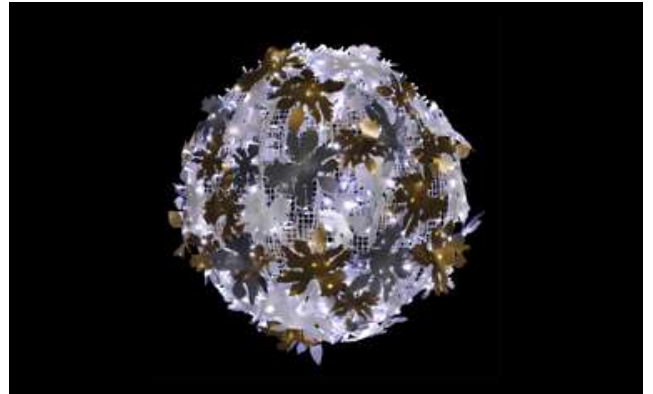

# UK Hire Stock Price List

TND021 Hire Stock Boule de feuilles 3D (H:1.00m, Dia:1.00m) Pw: 60w

Price £ 319.50 Free Stock 2

TND042 Hire Stock Double amanda feuilles (H:1.00m, L:4.00m) 80w 14.4kg

Price £ 279.50 Free Stock 3