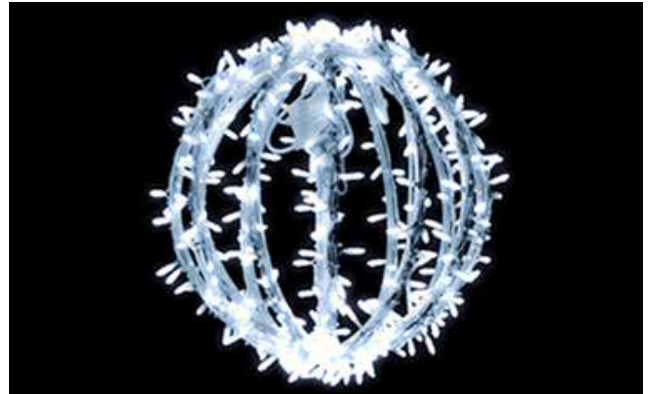

TGL45E-L Hire Stock Sphere 3D Blanc Pur(H:0.5m x D:0.5m)PW:42w 3.4kg

Price £ 145.00 Free Stock 1