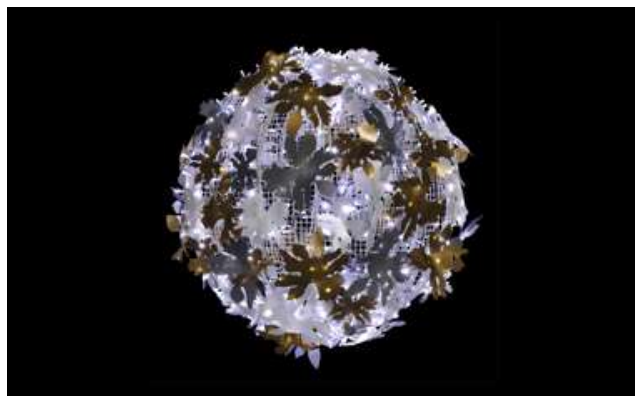

UK Hire Stock Price List

TND010 Hire Stock Double fragment d'etoile
(H:0.90m,L:5m)Pw:80,17.6kg

Price £ 493.50 Free Stock 10

TND014 Hire Stock Double parseme d'etoiles
(H:1.20m, L:4.94m) Pw: 55w

Price £ 568.50 Free Stock 3

TND021 Hire Stock Boule de feuilles 3D (H:1.00m,
Dia:1.00m) Pw: 60w

Price £ 319.50 Free Stock 2

TND042 Hire Stock Double amanda feuilles
(H:1.00m, L:4.00m) 80w 14.4kg

Price £ 279.50 Free Stock 3