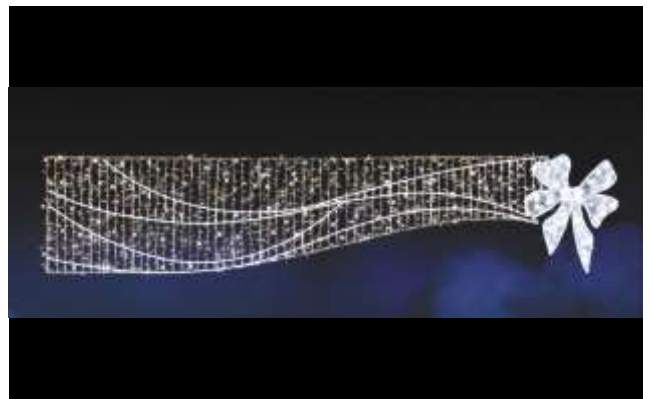

Price £ 485.50 Free Stock 4

TL112W Hire Stock Ruban Biscontin White (H:1.30m x L:6.00m) PW:210w 32