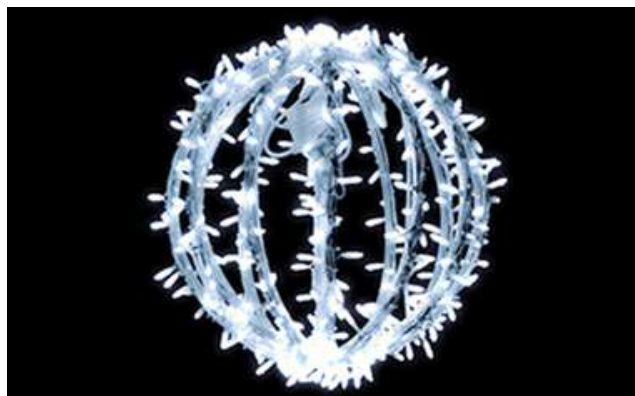

TGL90W-L Hire Stock Sphere 3D Decoree
Blanche(H:1.0m x D:1.0m) PW:134.4w

Price £ 605.00 Free Stock 5