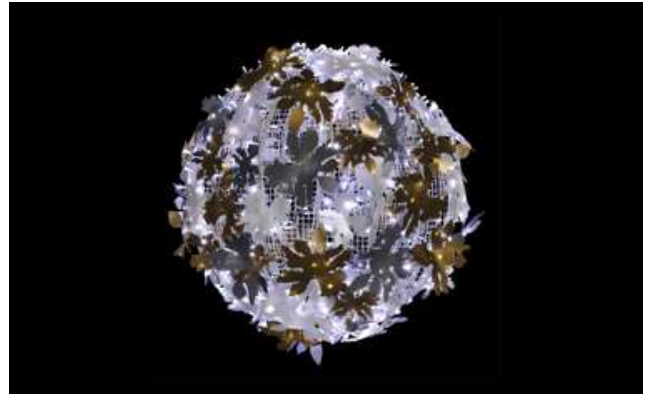

TND014 Hire Stock Double parseme d'etoiles (H:1.20m, L:4.94m) Pw: 55w

Price £ 568.50 Free Stock 3

UK Hire Stock Price List

TND021 Hire Stock Boule de feuilles 3D (H:1.00m, Dia:1.00m) Pw: 60w

Price £ 319.50 Free Stock 2

TND042 Hire Stock Double amanda feuilles (H:1.00m, L:4.00m) 80w 14.4kg

Price £ 279.50 Free Stock 3

TND042W Hire Stock Double amanda feuilles white (H:1.0m x L:4.0m) 80w

Price £ 296.00 Free Stock 6

TND051B Hire Stock Double Naxos Blue (H:1.20m x 4.10m) PW:130w 18.5kg