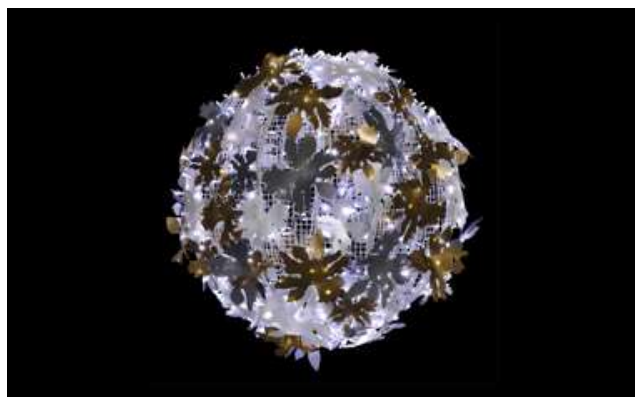

Price £ 199.50 Free Stock 3

TND007 Hire Stock Double arabesque diurne (H:0.67m, L: 4m) 100w 11.2kg

Price £ 220.50 Free Stock 2

TND021 Hire Stock Boule de feuilles 3D (H:1.00m, Dia:1.00m) Pw: 60w

Price £ 319.50 Free Stock 1