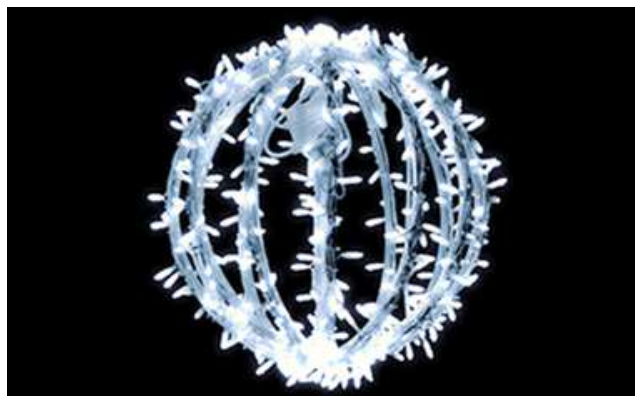

Price £ 486.50 Free Stock 2

UK Hire Stock Price List

TGL45E-L Hire Stock Sphere 3D Blanc Pur(H:0.5m x D:0.5m)PW:42w 3.4kg

Price £ 145.00 Free Stock 1

TGL90W-L Hire Stock Sphere 3D Decoree Blanche(H:1.0m x D:1.0m) PW:134.4w