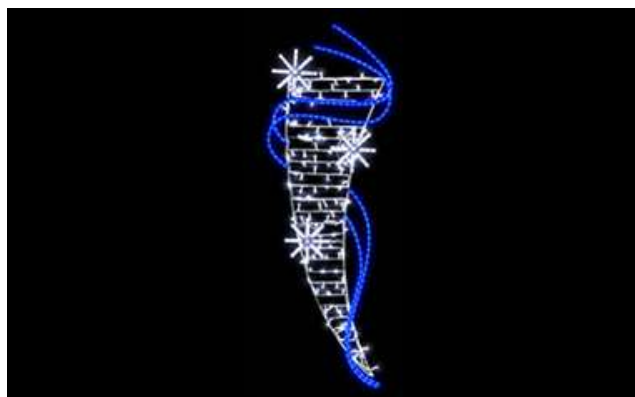

UK Hire Stock Price List

PL219 Hire Stock Ruban Somnambule (H:2.90m x L:1.20m) PW:70w 9kg

Price £ 211.50 Free Stock 2

PL245R Hire Stock Volute Liberty Rouge (H:2.00m x W:0.80m) 35w 5.2kg

Price £ 151.50 Free Stock 2

PL249B Hire Stock Branchage Givre Bleu (H: 2m x W: 0.83m) 5.2kg 21w

Price £ 162.00 Free Stock 3

PL303B Hire Stock Ligne Blue (H:2.00m x L:0.70m) PW:40w 6.2kg

Price £ 190.50 Free Stock 2