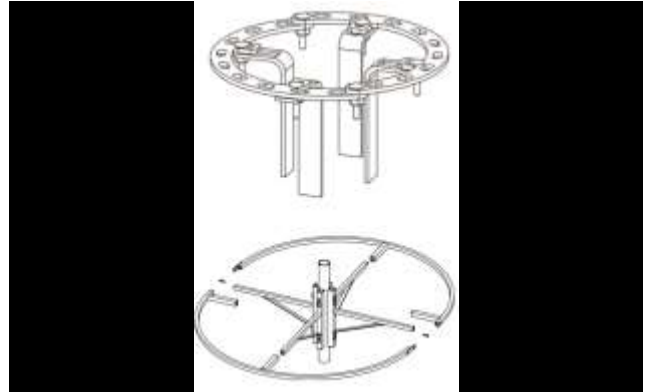

Price £ 384.00 Free Stock 11

ITL100 Hire Stock Troika (H:1.40m x W:4.00m)
15.8kg 100w

Price £ 432.50 Free Stock 40

PIX02 Hire Stock Circular Bracket - Medium
(D:0.60m; P:1.90m)

Price £ 55.00 Free Stock 1

UK Hire Stock Price List

PIX03 Hire Stock Circular Bracket - Large
(D:1.30m; P:4.00m)

Price £ 100.50 Free Stock 2

PIX04 Hire Stock Circular Bracket (D:0.25m;
P:0.80m)

Price £ 111.00 Free Stock 8

PL020B Hire Stock Cheveux D 'Ange Blue (H:3.00m
x L:1.13m) PW:52w