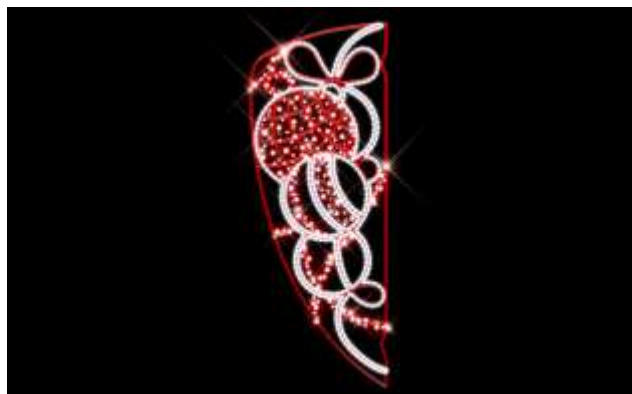

IPL055R Hire Stock Nova Red (H: 2.05m x W: 0.8m)
7.5kg 55w

Price £ 262.50 Free Stock 40

IPL056W Hire Stock Iliade (H: 2.05m x W: 0.79m) 8kg
60w

Price £ 273.50 Free Stock 4