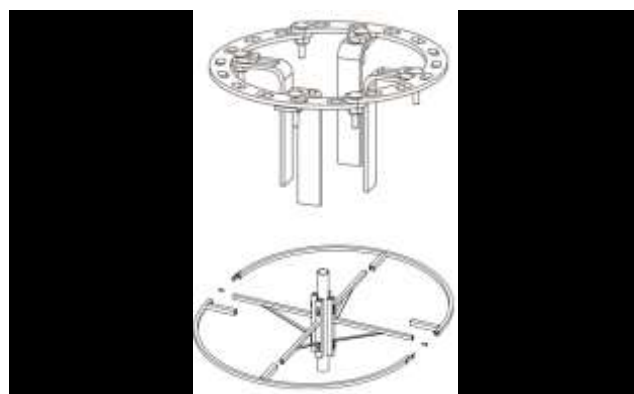

# UK Hire Stock Price List

PIX03 Hire Stock Circular Bracket - Large  
(D:1.30m; P:4.00m)

Price £ 112.00 Free Stock 14

PIX04 Hire Stock Circular Bracket (D:0.25m;  
P:0.80m)

Price £ 132.00 Free Stock 8

PND004 Hire Stock Envol de rubans (H: 2.11m x L:  
1.00m) Pw: 50w, 7.6kg

Price £ 185.00 Free Stock 17

SL006B Hire Stock Atlas (H:5.0m x W:3.0m) 59kg  
215w

Price £ 1,694.00 Free Stock 1