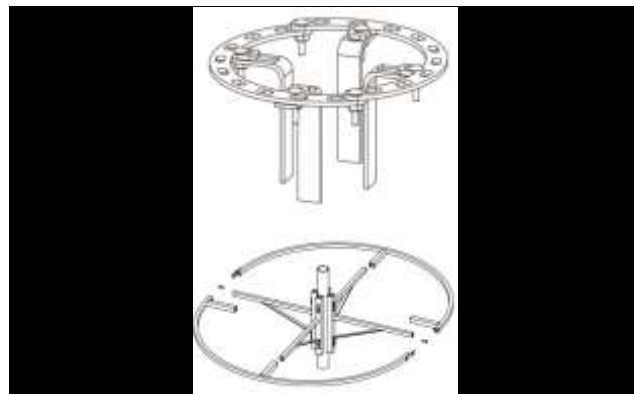

# UK Hire Stock Price List

ITL099 Hire Stock Double Athena Bioprint  
(H:0.70m x W:4.60m) 23kg 113w

Price £ 422.50 Free Stock 7

ITL100 Hire Stock Troika (H:1.40m x W:4.00m)  
15.8kg 100w

Price £ 476.00 Free Stock 40

ITL114W Hire Stock Double Zoe Warm White with  
garland (H:0.90m x L:4.00m) 130w 18.6kg

Price £ 499.00 Free Stock 1

ITL129 Hire Stock Arche Quadrille (H:1.20m x  
W:4.00m) 105w 19kg Recyprint

Price £ 489.50 Free Stock 8

# UK Hire Stock Price List

PIX03 Hire Stock Circular Bracket - Large  
(D:1.30m; P:4.00m)

Price £ 112.00 Free Stock 14

PIX04 Hire Stock Circular Bracket (D:0.25m;  
P:0.80m)

Price £ 132.00 Free Stock 8

PND004 Hire Stock Envol de rubans (H: 2.11m x L:  
1.00m) Pw: 50w, 7.6kg