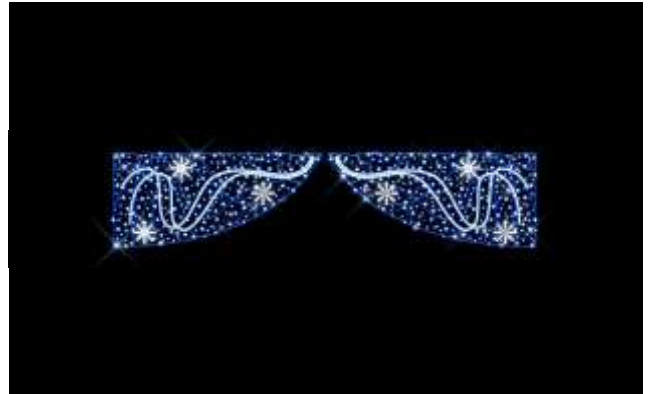

ITL070B Pre Loved Double Twister Bioprint Blue (H: 0.9m x W: 4m) 13.2kg 70w

Price £ 508.20 Free Stock 13

ITL070R Pre Loved Double Twister Bioprint Red (H: 0.9m x W: 4m) 13.2kg 70w

Price £ 505.80 Free Stock 7