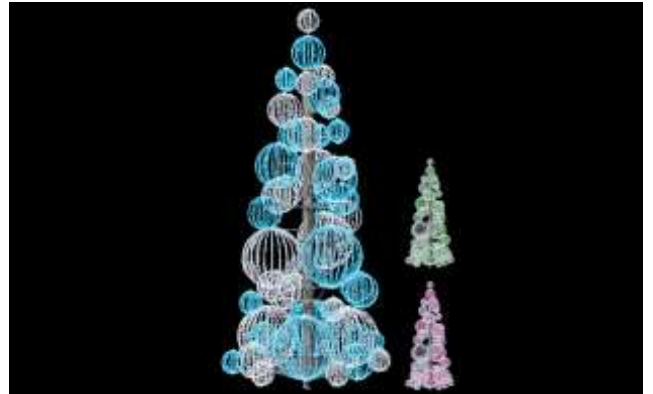

GX060RGB Pre Loved Sapin Spheres Cameleon 24V
(H:5.00m x W:2.40m) 182.4kg 450w

Price £ 9,788.40 Free Stock 2

GX117LW Pre Loved Ulysse (H:2.00m x L:1.50m x W:
1.50m) 130w 25.6kg

Price £ 1,363.20 Free Stock 10