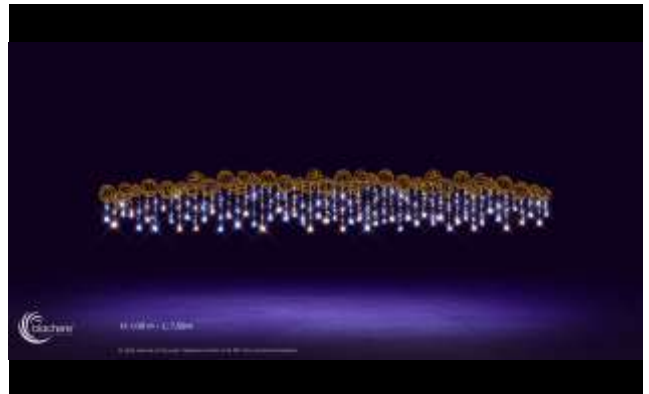

LG2200982 Pre Loved Type TL241W Pure & Warm White (H:1.00m x W:7.50m) 60w

Price £ 1,492.00 Free Stock 10

LG2201101 Pre Loved Type IPL144W Passive (H:3.00m x W:1.00m)

Price £ 182.00 Free Stock 22