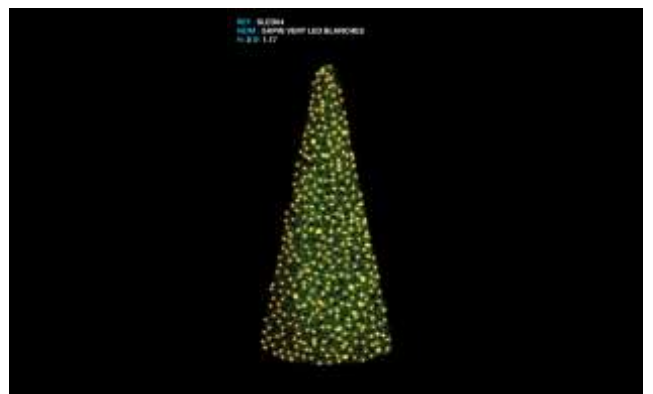

SLED05 Pre Loved Sapin Conique Green WWhite (H:3m x D:1.17m) PW:100w

Price £ 1,608.60 Free Stock 1