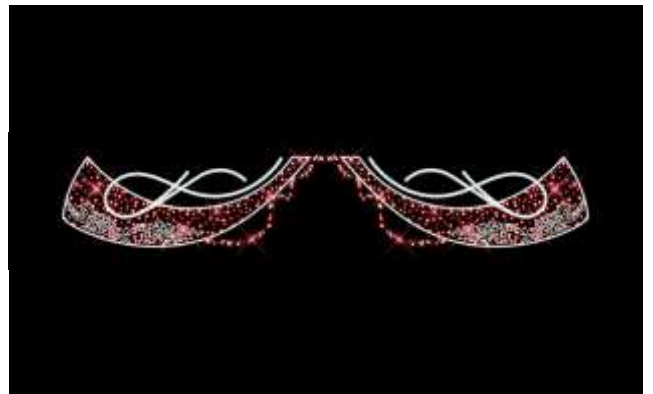

TL239W Pre Loved Double Liberty Warm White (H:
1.05m x W: 6m) 20kg 145w

Price £ 519.00 Free Stock 1