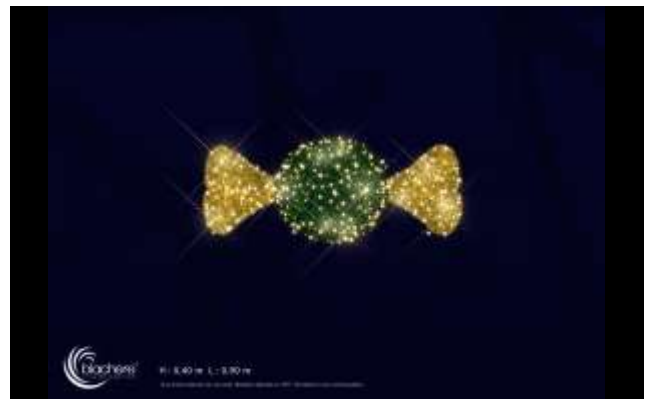

LG2200442 Pre Loved Lollipop (H:2.00m) 84w

Price £ 1,604.00 Free Stock 12

LG2200443 Pre Loved Cup Cake (H:1.50m x D:1.00m) 32w

Price £ 1,558.00 Free Stock 16