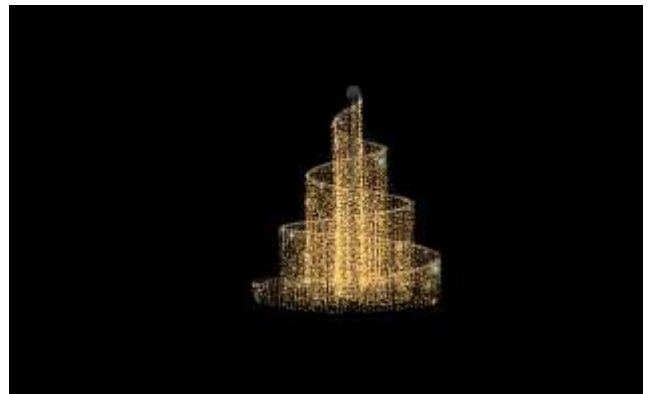

GX300L Pre Loved Pegase 3D En LED White, Pur et
fil (H:4.00m) PW

Price £ 2,177.40 Free Stock 1